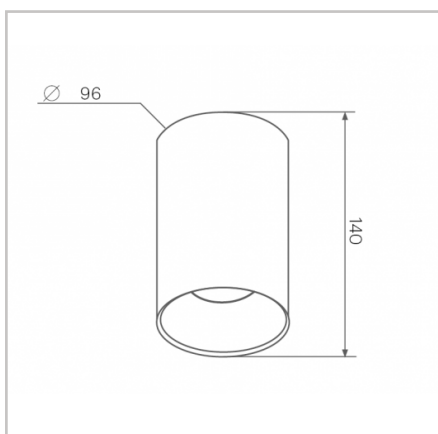

Sneaky 1.0

Surface Mounted

1111.SN1

Caribou

Accessories

Internal Baffle

Black // White // Gold

Honeycomb Louver

Sneaky 1.0

6W // 10W
480lm // 800lm
3000K // 4000K
IP20
Surface Mounted
Phase Dimmable
Beam Angle 40°
Flat White // Black Ace
3 Year Warranty

Caribou

Unit 11/18 Ellerslie Road,
Meadowbrook, QLD 4131

(07) 3999 7700
sales@caribou.com.au