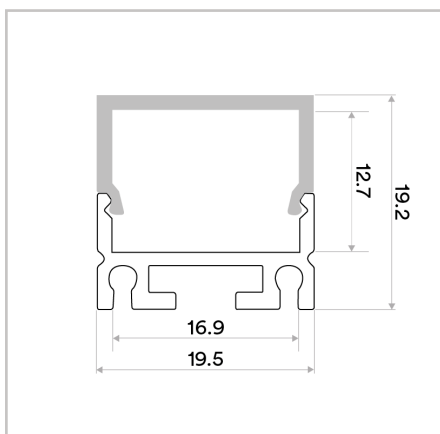

Accessories

Black Edition

Razor 8

Various Outputs - See Following Spec Page

2700K // 3000K // 4000K // 2700K-6000K Tunable White // RGBW

IP20 // IP54 // IP66

Surface Mounted

Phase Dimmable // DALI Dimmable // Bluetooth

Beam Angle 120°

Anodised Silver // Flat White // Ace Black // Custom

3 Year Warranty

Caribou

Unit 11/18 Ellerslie Road,
Meadowbrook, QLD 4131

(07) 3999 7700
sales@caribou.com.au