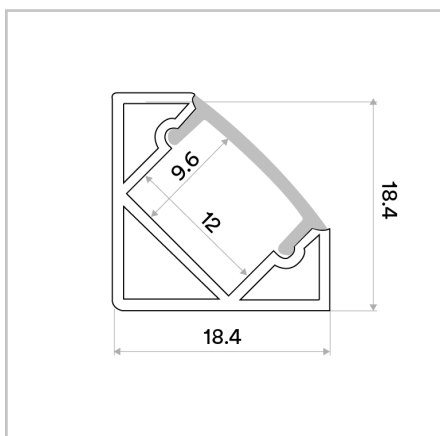

Accessories

Black Edition

Razor 7

Various Outputs - See Following Spec Page

2700K // 3000K // 4000K // 2700K-6000K Tunable White // RGBW

IP20 // IP54

Recessed // Surface Mounted

Phase Dimmable // DALI Dimmable // Bluetooth

Beam Angle 75°

Anodised Silver // Flat White // Ace Black // Custom

3 Year Warranty

Caribou

Unit 11/18 Ellerslie Road,
Meadowbrook, QLD 4131

(07) 3999 7700
sales@caribou.com.au