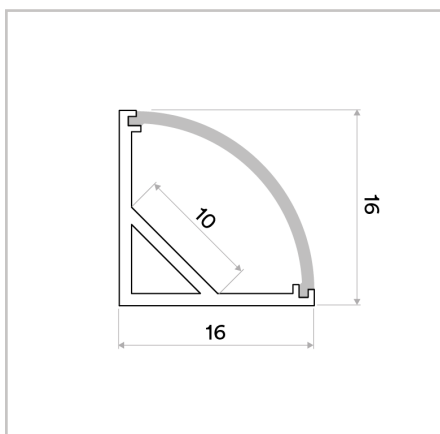

Accessories

Black Edition

Razor 6

Various Outputs - See Following Spec Page

2700K // 3000K // 4000K // 2700K-6000K Tunable White // RGBW

IP20 // IP54

Recessed // Surface Mounted

Phase Dimmable // DALI Dimmable // Bluetooth

Beam Angle 90°

Anodised Silver // Flat White // Ace Black // Custom

3 Year Warranty

Caribou

Unit 11/18 Ellerslie Road,
Meadowbrook, QLD 4131

(07) 3999 7700
sales@caribou.com.au