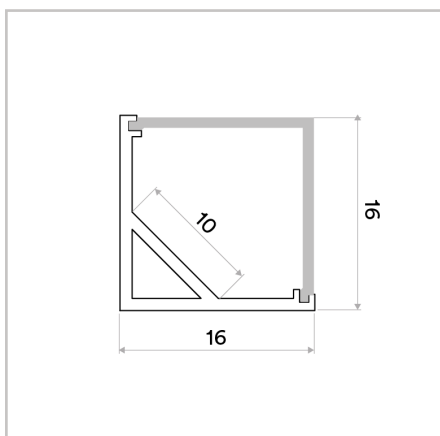

Accessories

Black Edition

Razor 5

Various Outputs - See Following Spec Page

2700K // 3000K // 4000K // 2700K-6000K Tunable White // RGBW

IP20 // IP54

Recessed // Surface Mounted

Phase Dimmable // DALI Dimmable // Bluetooth

Beam Angle 90°

Anodised Silver // Flat White // Ace Black // Custom

3 Year Warranty

Caribou

Unit 11/18 Ellerslie Road,
Meadowbrook, QLD 4131

(07) 3999 7700
sales@caribou.com.au