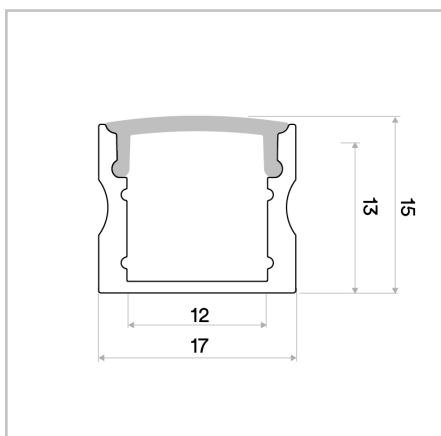

Accessories

Black Edition

Razor 4

Various Outputs - See Following Spec Page

2700K // 3000K // 4000K // 2700K-6000K Tunable White // RGBW

IP20 // IP54 // IP66

Recessed // Surface Mounted

Phase Dimmable // DALI Dimmable // Bluetooth

Beam Angle 120°

Anodised Silver // Flat White // Ace Black // Custom

3 Year Warranty

Caribou

Unit 11/18 Ellerslie Road,
Meadowbrook, QLD 4131

(07) 3999 7700
sales@caribou.com.au