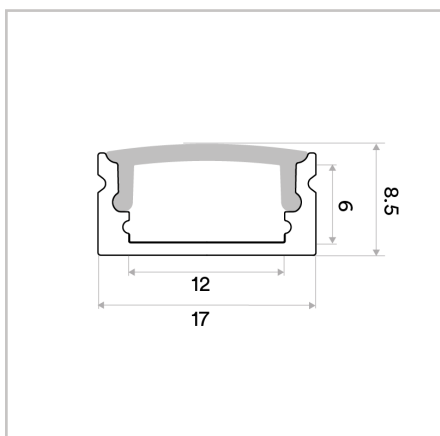

Accessories

Black Edition

Razor 2

Various Outputs - See Following Spec Page

2700K // 3000K // 4000K // 2700K-6000K Tunable White

IP20 // IP54

Recessed // Surface Mounted

Phase Dimmable // DALI Dimmable // Bluetooth

Beam Angle 120°

Annodised Silver // Flat White // Ace Black // Custom

3 Year Warranty

Caribou

Unit 11/18 Ellerslie Road,
Meadowbrook, QLD 4131

(07) 3999 7700
sales@caribou.com.au