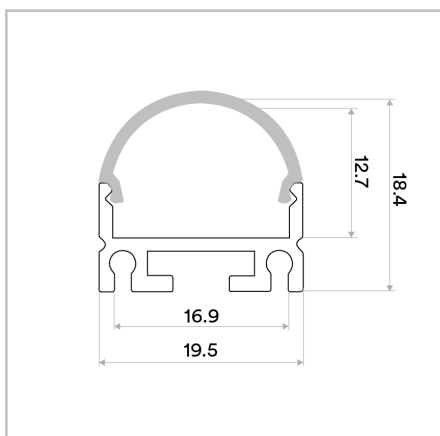

Accessories

Black Edition

Razor 10

Various Outputs - See Following Spec Page

2700K // 3000K // 4000K // 2700K-6000K Tunable White // RGBW

IP20 // IP54 // IP66

Surface Mounted

Phase Dimmable // DALI Dimmable // Bluetooth

Beam Angle 120°

Anodised Silver // Flat White // Ace Black // Custom

3 Year Warranty

Caribou

Unit 11/18 Ellerslie Road,
Meadowbrook, QLD 4131

(07) 3999 7700
sales@caribou.com.au