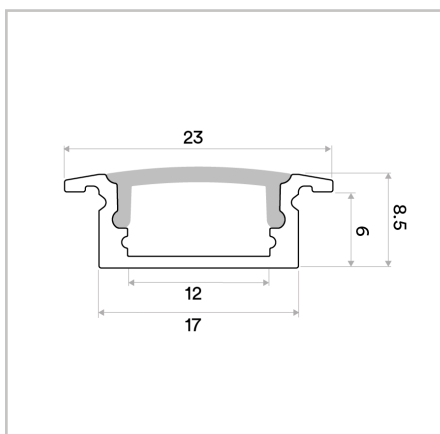

Accessories

Black Edition

Razor 1

Various Outputs - See Following Spec Page

2700K // 3000K // 4000K // 2700K-6000K Tunable White

IP20 // IP54

Recessed

Phase Dimmable // DALI Dimmable // Bluetooth

Beam Angle 120°

Annodised Silver // Flat White // Ace Black // Custom

3 Year Warranty

Caribou

Unit 11/18 Ellerslie Road,
Meadowbrook, QLD 4131

(07) 3999 7700
sales@caribou.com.au