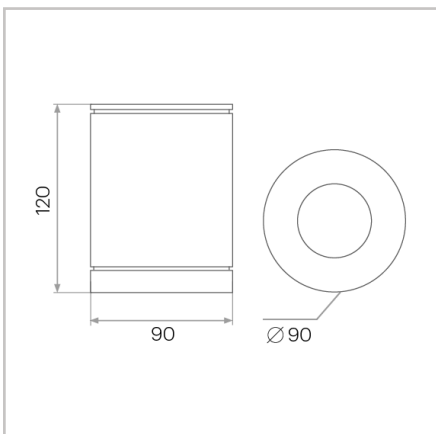

Phoenician 1.0

Surface Mounted

1131.EH1

Caribou

Phoenician 1.0

6W
450lm
3000K // 4000K
IP65
Surface Mounted
Non Dimmable
Beam Angle 36°
Ace Black // Silver
3 Year Warranty

Caribou

Unit 11/18 Ellerslie Road,
Meadowbrook, QLD 4131