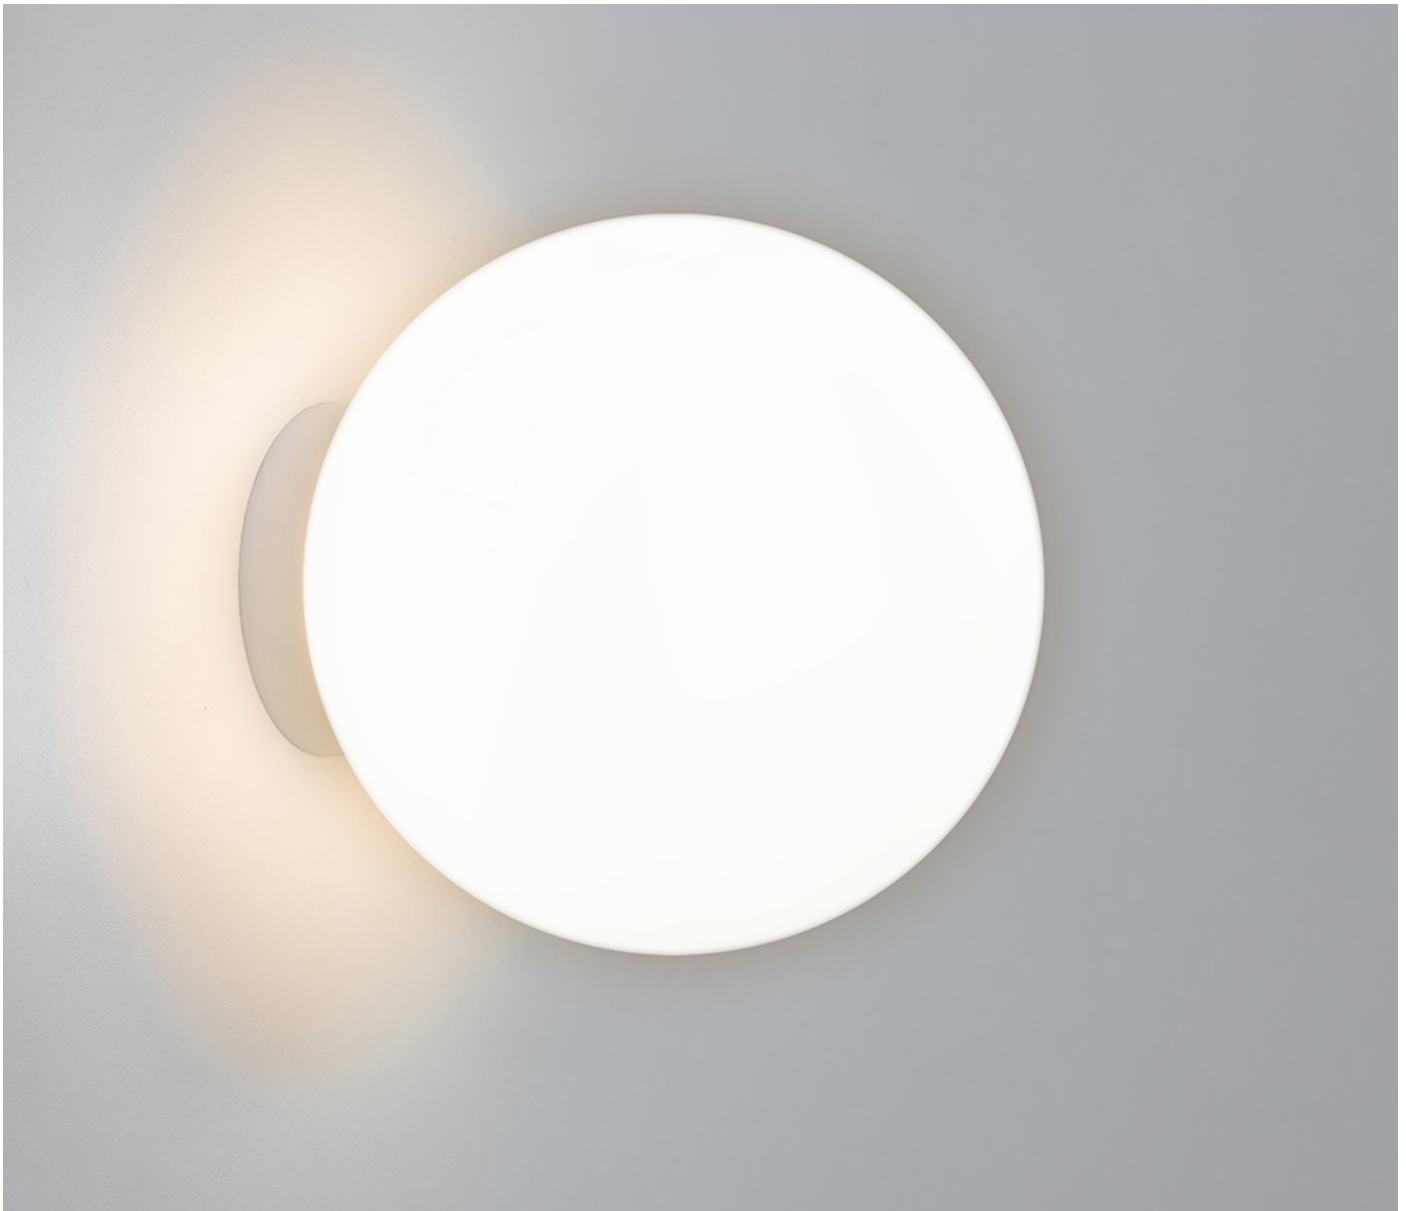

Nova 2.0

Wall Mounted

2111.NO2

Caribou

Nova 2.0

5W
400lm
3000K // 4000K
IP44
Wall Mounted
Non Dimmable
Diffused
Opal + White Base
3 Year Warranty

Caribou

Unit 11/18 Ellerslie Road,
Meadowbrook, QLD 4131