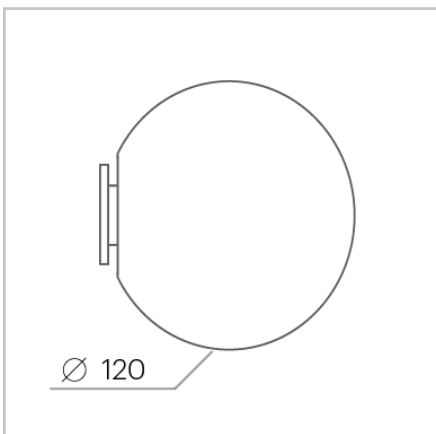

Nova 2.0

Wall Mounted

2111.NO2

Caribou

Nova 2.0

5W
400lm
3000K // 4000K
IP44
Wall Mounted
Non Dimmable
Diffused
Opal + White Base
3 Year Warranty

Caribou

Unit 11/18 Ellerslie Road,
Meadowbrook, QLD 4131