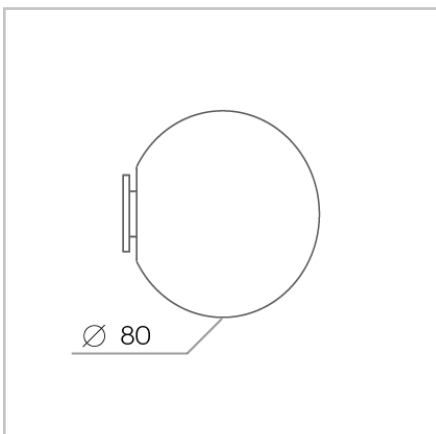

Nova 1.0

Wall Mounted

2111.NO1

Caribou

Nova 1.0

5W
400lm
3000K // 4000K
IP44
Wall Mounted
Non Dimmable
Diffused
Opal + White Base
3 Year Warranty

Caribou

Unit 11/18 Ellerslie Road,
Meadowbrook, QLD 4131