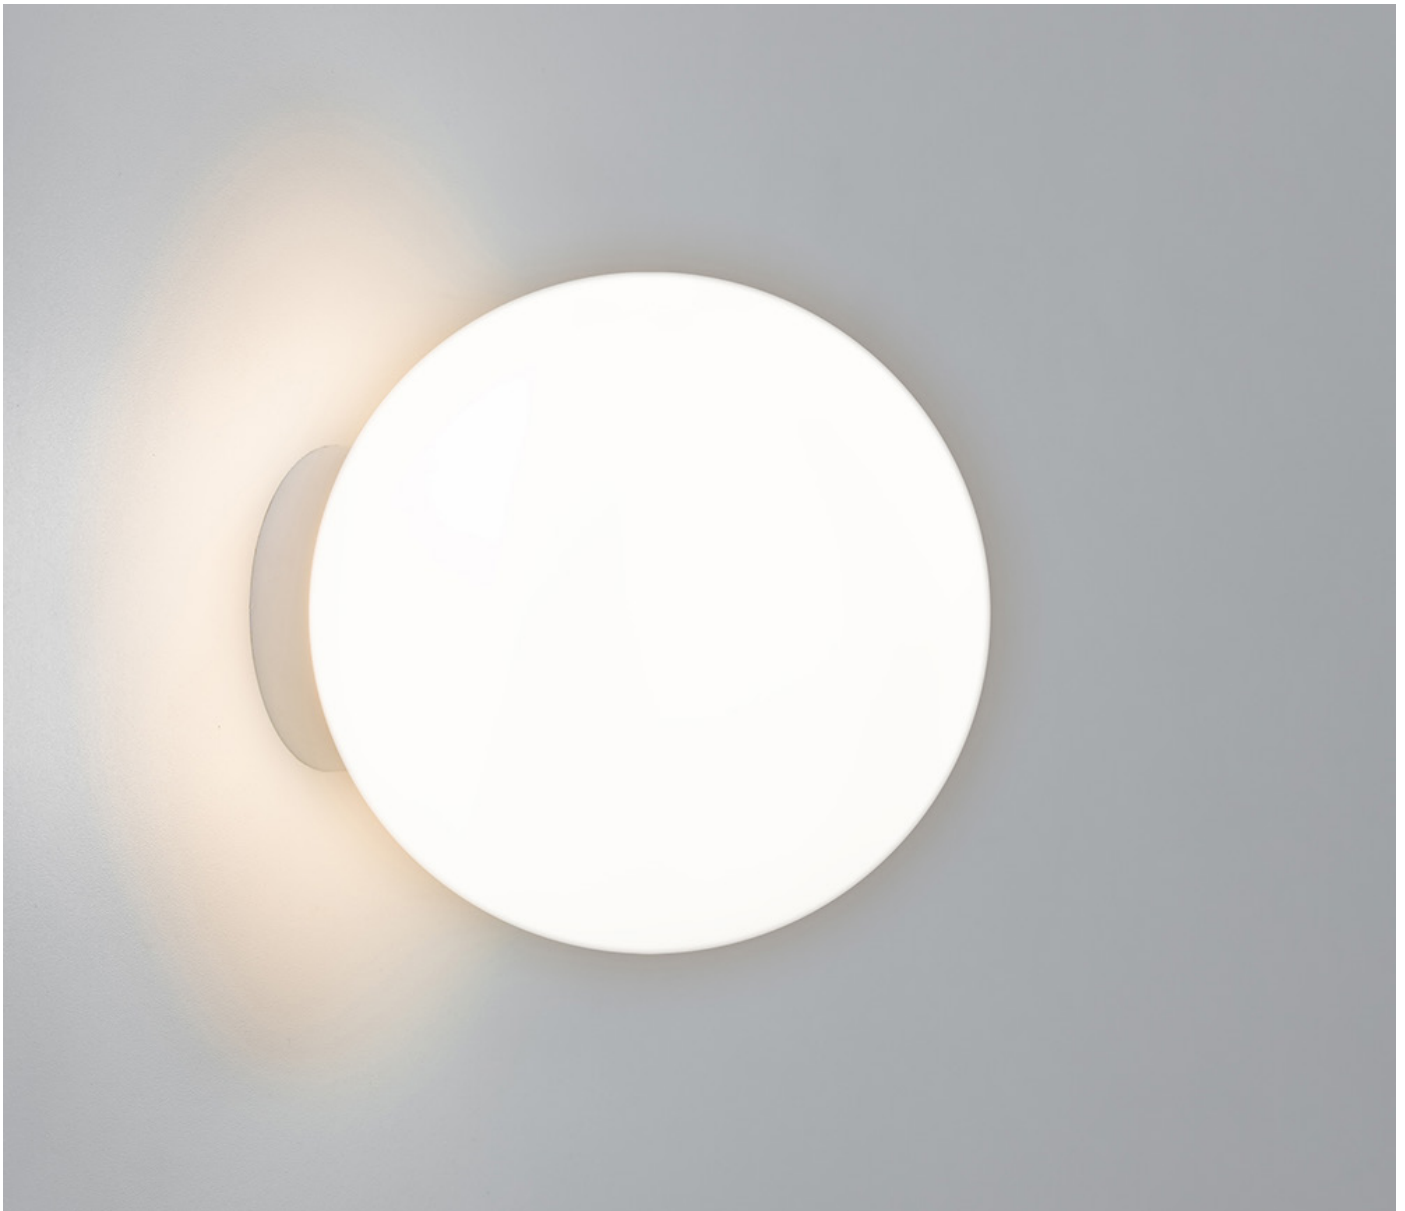

Nova 1.0

Wall Mounted

2111.NO1

Caribou

Nova 1.0

5W
400lm
3000K // 4000K
IP44
Wall Mounted
Non Dimmable
Diffused
Opal + White Base
3 Year Warranty

Caribou

Unit 11/18 Ellerslie Road,
Meadowbrook, QLD 4131