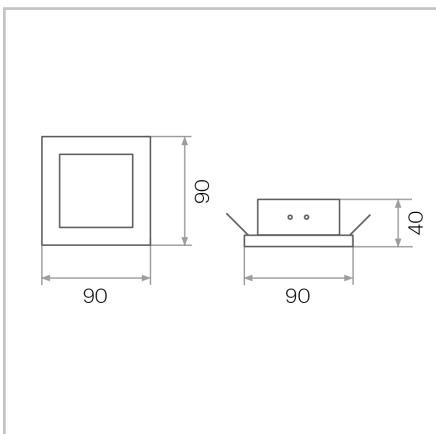

## Niche 1.0

1.2W
90lm
3000K
IP20
Wall Recessed
Non Dimmable
Beam Angle 120°
Flat White // Silver
3 Year Warranty