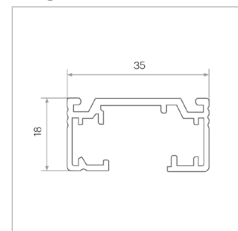

Track Options

Single Circuit

3 Circuit

Mercury On Track 2.0

15W
1,200lm
3000K // 4000K
IP20
Track Mounted
Phase Dimmable
Beam Angle 15° // 24° // 36° // 60°
White // Black
3 Year Warranty

Caribou

Unit 11/18 Ellerslie Road,
Meadowbrook, QLD 4131