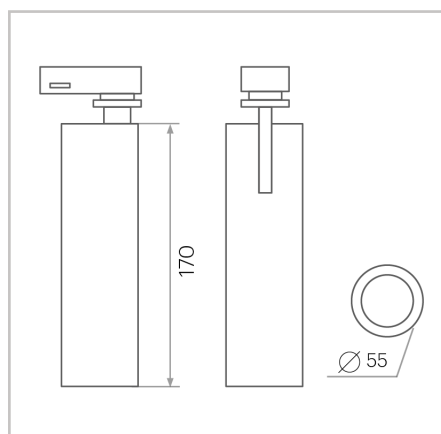

Mercury On Track 2.0

Single Circuit or 3 Circuit

7112.MT2

Caribou

Accessories

Internal Baffle

Black // White // Gold

Honeycomb Louver

Track Options

Single Circuit

3 Circuit

Mercury On Track 2.0

15W
1,200lm
3000K // 4000K
IP20
Track Mounted
Phase Dimmable
Beam Angle 15° // 24° // 36° // 60°
White // Black
3 Year Warranty

Caribou

Unit 11/18 Ellerslie Road,
Meadowbrook, QLD 4131