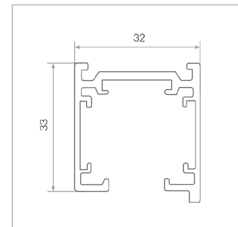

Track Options

Single Circuit

3 Circuit

Mercury On Track 2.0

15W
1,200lm
3000K // 4000K
IP20
Track Mounted
Phase Dimmable
Beam Angle 15° // 24° // 36° // 60°
White // Black
3 Year Warranty

Caribou

Unit 11/18 Ellerslie Road,
Meadowbrook, QLD 4131