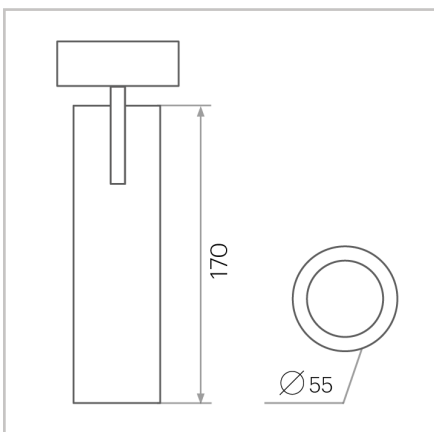

Mercury On Base 2.0

Surface Mounted

7112.MB2

Caribou

Accessories

Internal Baffle
Black // White // Gold

Honeycomb Louver

Mercury On Base 2.0

15W
1,200lm
3000K // 4000K
IP20
Surface Mounted
Phase Dimmable
Beam Angle 15° // 24° // 36° // 60°
White // Black
3 Year Warranty

Caribou

Unit 11/18 Ellerslie Road,
Meadowbrook, QLD 4131

(07) 3999 7700
sales@caribou.com.au