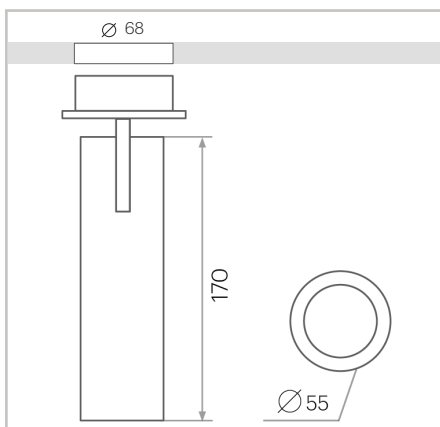

Mercury Semi Recessed 2.0

Recessed

1312.MR2

Caribou

Accessories

Internal Baffle

Black // White // Gold

Honeycomb Louver

Mercury Semi Recessed 2.0

15W
1,200lm
3000K // 4000K
IP20
Ceiling Recessed
Phase Dimmable
Beam Angle 15° // 24° // 36° // 60°
White // Black
3 Year Warranty

Caribou

Unit 11/18 Ellerslie Road,
Meadowbrook, QLD 4131