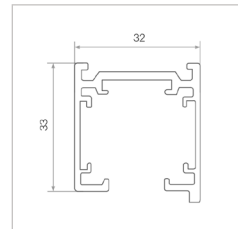

Track Options

Single Circuit

3 Circuit

Mercury On Track 1.0

10W
800lm
3000K // 4000K
IP20
Track Mounted
Phase Dimmable
Beam Angle 15° // 24° // 36° // 60°
White // Black
3 Year Warranty

Caribou

Unit 11/18 Ellerslie Road,
Meadowbrook, QLD 4131