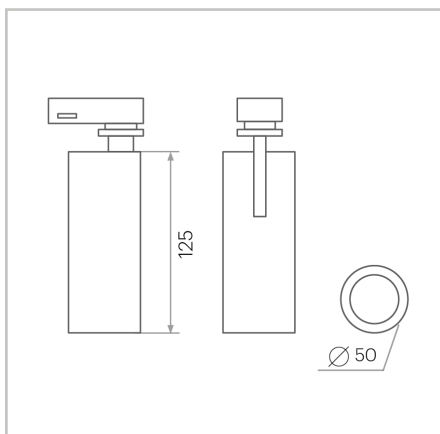

Mercury On Track 1.0

Single Circuit or 3 Circuit

7112.MT1

Caribou

Accessories

Internal Baffle

Black // White // Gold

Honeycomb Louver

Track Options

Single Circuit

3 Circuit

Mercury On Track 1.0

10W
800lm
3000K // 4000K
IP20
Track Mounted
Phase Dimmable
Beam Angle 15° // 24° // 36° // 60°
White // Black
3 Year Warranty

Caribou

Unit 11/18 Ellerslie Road,
Meadowbrook, QLD 4131