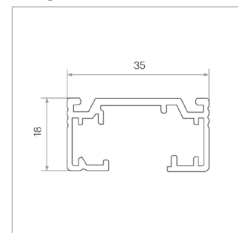

Track Options

Single Circuit

3 Circuit

Mercury On Track 1.0

10W
800lm
3000K // 4000K
IP20
Track Mounted
Phase Dimmable
Beam Angle 15° // 24° // 36° // 60°
White // Black
3 Year Warranty

Caribou

Unit 11/18 Ellerslie Road,
Meadowbrook, QLD 4131