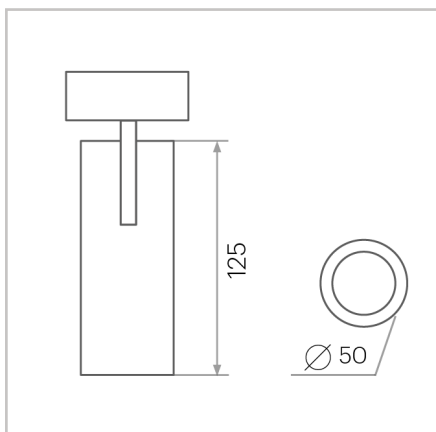

Mercury On Base 1.0

Surface Mounted

7112.MB1

Caribou

Accessories

Internal Baffle

Black // White // Gold

Honeycomb Louver

Mercury On Base 1.0

10W
800lm
3000K // 4000K
IP20
Surface Mounted
Phase Dimmable
Beam Angle 15° // 24° // 36° // 60°
White // Black
3 Year Warranty

Caribou

Unit 11/18 Ellerslie Road,
Meadowbrook, QLD 4131