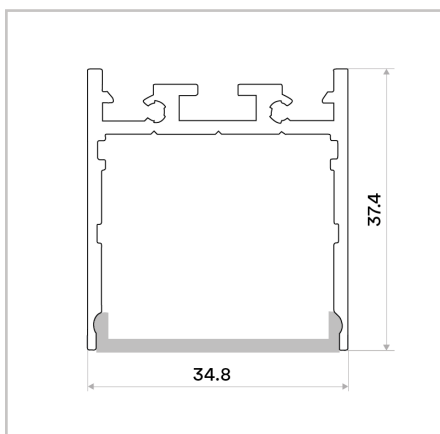

Accessories

Black Edition

Max 4

Various Outputs - See Following Spec Page

3000K // 4000K // 2700K-6000K Tunable White

IP20 // IP54 // IP66

Suspended // Surface Mounted

Phase Dimmable // DALI Dimmable // Bluetooth

Direct

Flat White // Ace Black // Custom

3 Year Warranty

Caribou

Unit 11/18 Ellerslie Road,
Meadowbrook, QLD 4131

(07) 3999 7700
sales@caribou.com.au