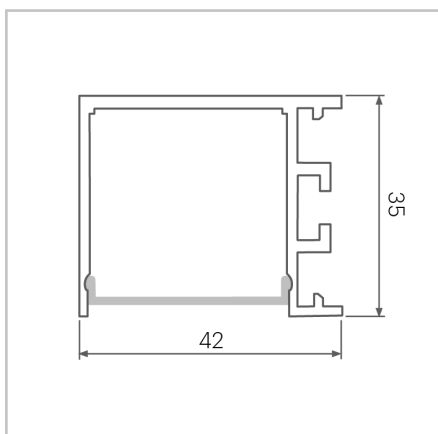

Max 4 Wall

Various Outputs - See Following Spec Page

3000K // 4000K // 2700K-6000K Tunable White

IP20 // IP54 // IP66

Surface Mounted

Phase Dimmable // DALI Dimmable // Bluetooth

Direct

Anodised Silver // Flat White // Ace Black // Custom

3 Year Warranty

Caribou

Unit 11/18 Ellerslie Road,
Meadowbrook, QLD 4131

(07) 3999 7700
sales@caribou.com.au