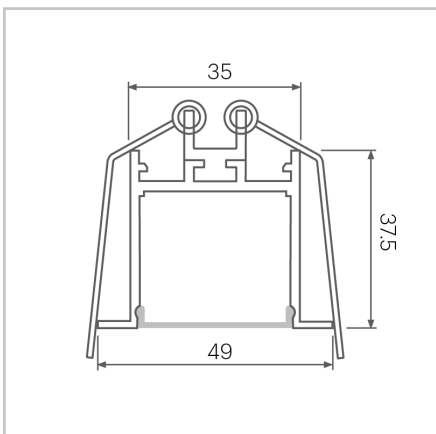

Razor Max 3

LED Linear Lighting

8500.RM3

Caribou

Accessories

Black Edition

Max 3

Various Outputs - See Following Spec Page

3000K // 4000K // 2700K-6000K Tunable White

IP20 // IP54 // IP66

Recessed

Phase Dimmable // DALI Dimmable // Bluetooth

Direct

Anodised Silver // Flat White // Ace Black // Custom

3 Year Warranty

Caribou

Unit 11/18 Ellerslie Road,
Meadowbrook, QLD 4131

(07) 3999 7700
sales@caribou.com.au