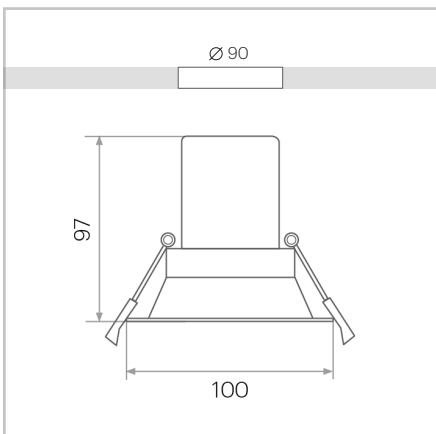

Knee Deep 2.0

Adjustable

1212.KD2

Caribou

Knee Deep 2.0

9W // 13W // 18W

675lm // 975lm // 1452lm

3000K // 4000K // 1800K-3000K Dim to warm

IP20

Ceiling Recessed

Phase Cut Dimmable // DALI Dimmable

Beam Angle 15° // 36°

Flat White // Ace Black

3 Year Warranty

Caribou

Unit 11/18 Ellerslie Road,
Meadowbrook, QLD 4131

(07) 3999 7700
sales@caribou.com.au