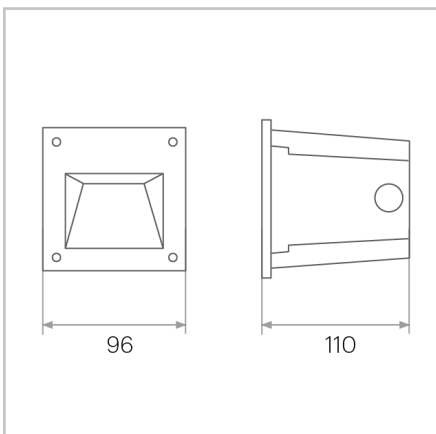

Kirra 4.0

Wall Recessed

2221.KR4

Caribou

Kirra 4.0

1.2W
96lm
3000K
IP65
Wall Recessed
Non Dimmable // DALI Dimmable
Down
Black Ace
3 Year Warranty

Caribou

Unit 11/18 Ellerslie Road,
Meadowbrook, QLD 4131