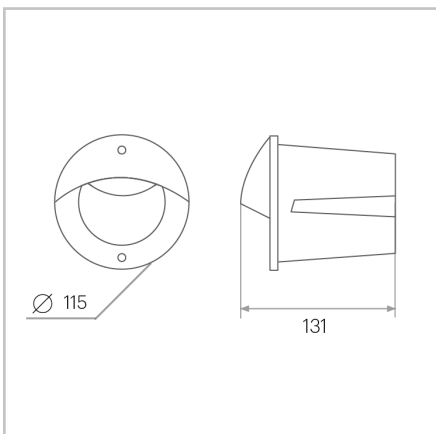

Kirra 3.0

Wall Recessed

2211.KR3

Caribou

Kirra 3.0

1.2W
96lm
3000K
IP65
Wall Recessed
Non Dimmable // DALI Dimmable
Down
Black Ace
3 Year Warranty

Caribou

Unit 11/18 Ellerslie Road,
Meadowbrook, QLD 4131