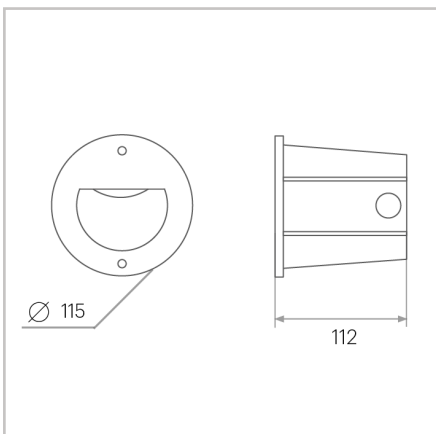

Kirra 2.0

Wall Recessed

2211.KR2

Caribou

Kirra 2.0

1.2W
96lm
3000K
IP65
Wall Recessed
Non Dimmable // DALI Dimmable
Down
Black Ace
3 Year Warranty

Caribou

Unit 11/18 Ellerslie Road,
Meadowbrook, QLD 4131