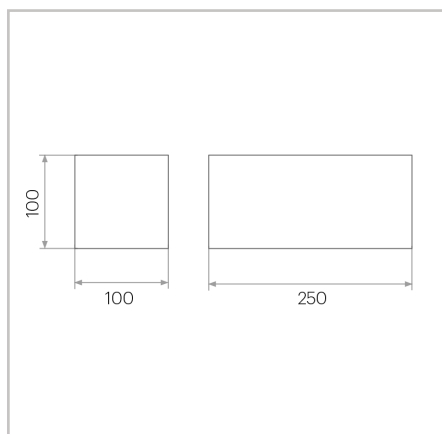

Harvard 2.0

Wall Mounted

2131.HV2

Caribou

Harvard 2.0

20W
1,600lm
3000K
IP20
Wall Mounted
Phase Dimmable
Up/Down
Flat White // Black Ace
3 Year Warranty

Caribou

Unit 11/18 Ellerslie Road,
Meadowbrook, QLD 4131

(07) 3999 7700
sales@caribou.com.au