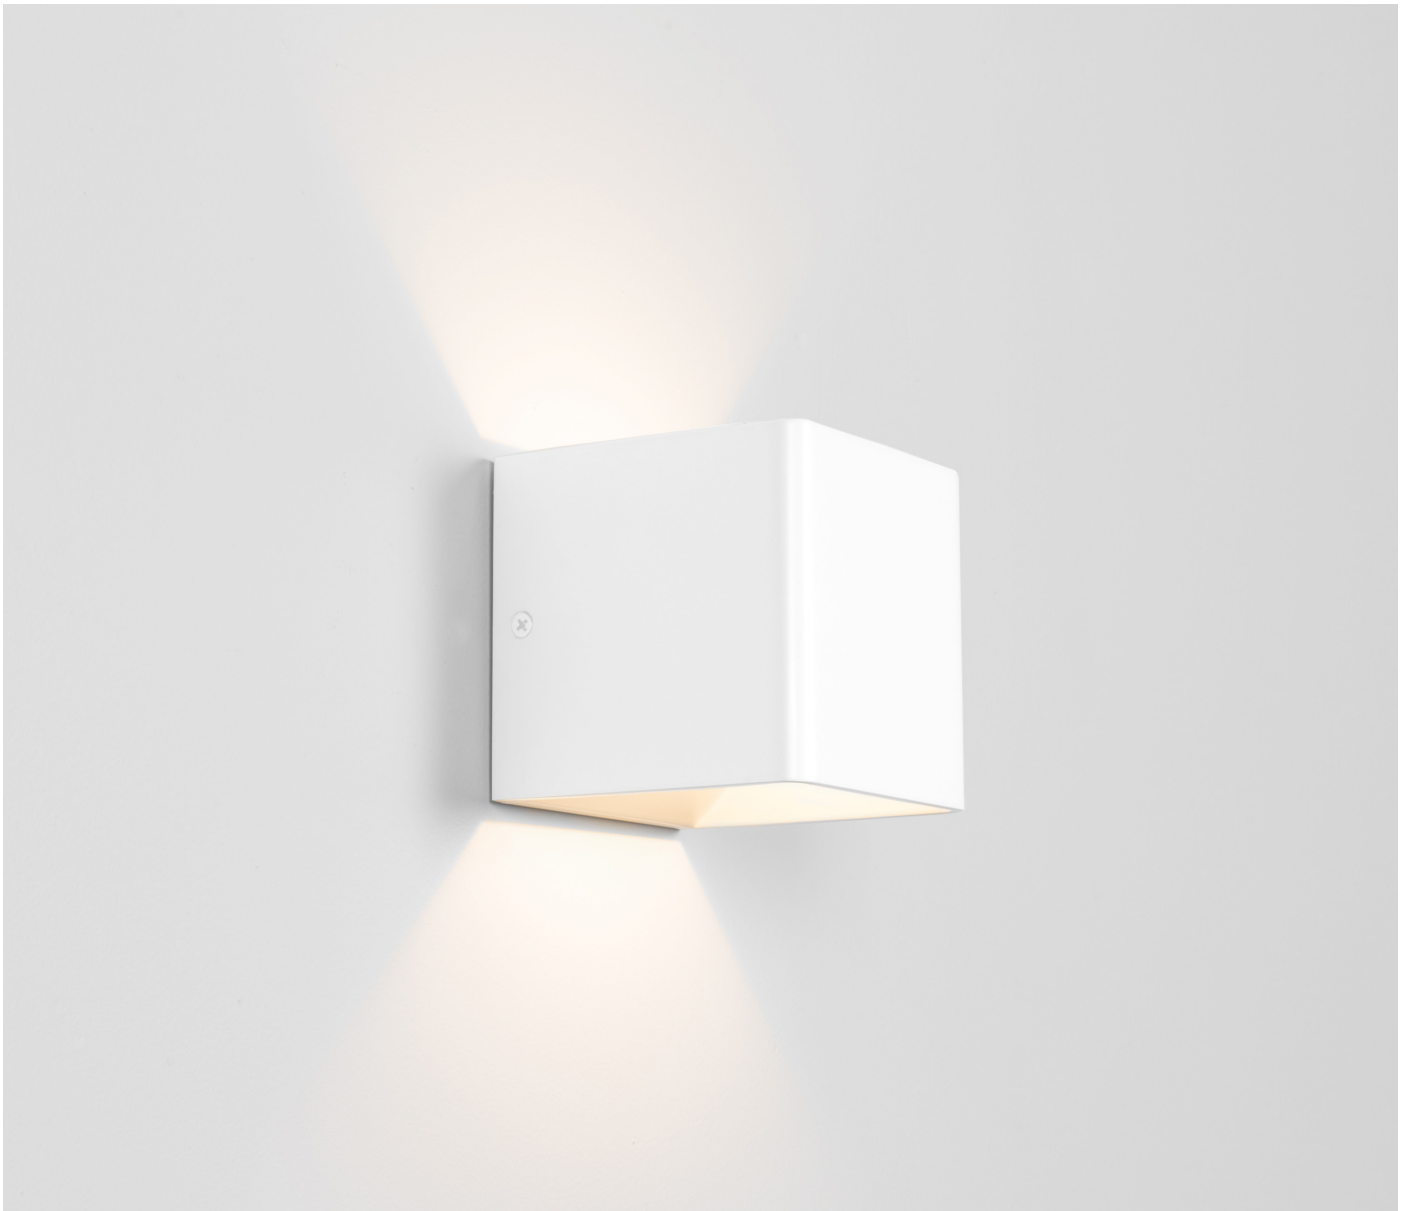

Harvard 1.0

Wall Mounted

2131.HV1

Caribou

Harvard 1.0

7W
560lm
3000K
IP20
Wall Mounted
Phase Dimmable
Up/Down
Flat White // Black Ace
3 Year Warranty

Caribou

Unit 11/18 Ellerslie Road,
Meadowbrook, QLD 4131