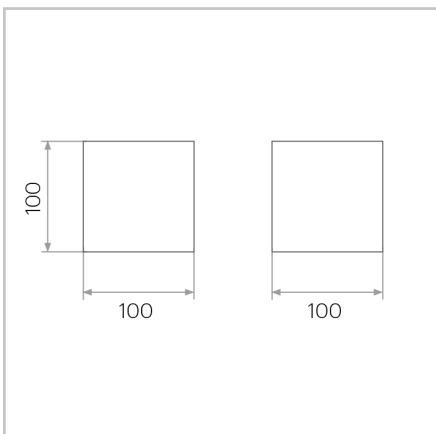

Harvard 1.0

Wall Mounted

2131.HV1

Caribou

Harvard 1.0

7W
560lm
3000K
IP20
Wall Mounted
Phase Dimmable
Up/Down
Flat White // Black Ace
3 Year Warranty

Caribou

Unit 11/18 Ellerslie Road,
Meadowbrook, QLD 4131