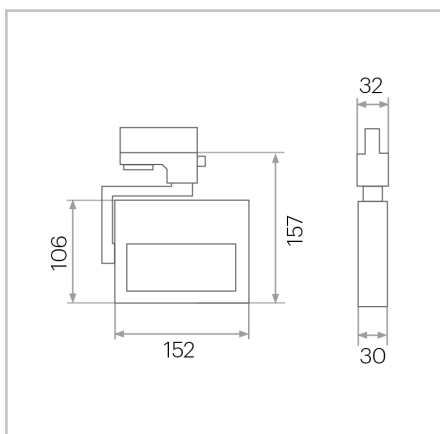

Gyre 2.0

On Track

7132.GY2

Caribou

Gyre 2.0

17W
1,900lm
3000K
IP20
Track Mounted
Non Dimmable
Beam Angle 100°
Black // White
3 Year Warranty

Caribou

Unit 11/18 Ellerslie Road,
Meadowbrook, QLD 4131