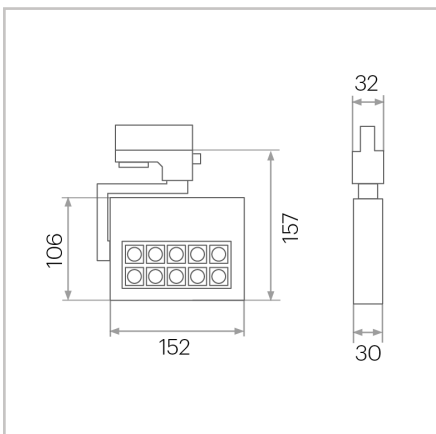

## Gyre 1.0

17W
1,300lm
3000K
IP20
Track Mounted
Non Dimmable
Beam Angle 60°
Black // White
3 Year Warranty