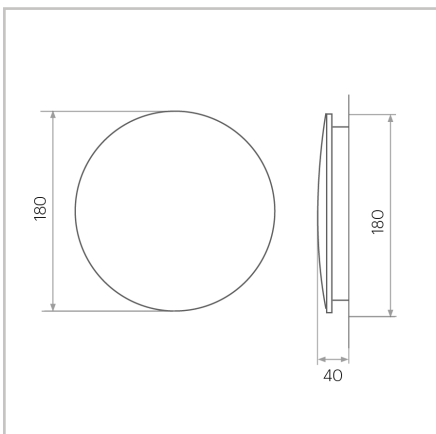

Elara 2.0

Wall Mounted

2111.EL2

Caribou

Elara 2.0

9W
720lm
3000K
IP54
Wall Mounted
Non Dimmable
Diffused
Flat White // Black Ace
3 Year Warranty

Caribou

Unit 11/18 Ellerslie Road,
Meadowbrook, QLD 4131