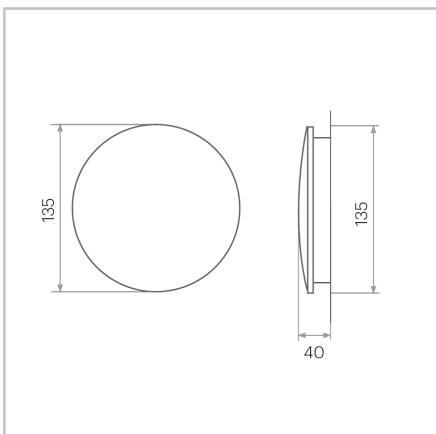

Elara 1.0

Wall Mounted

2111.EL1

Caribou

Elara 1.0

6W
480lm
3000K
IP54
Wall Mounted
Non Dimmable
Diffused
Flat White // Black Ace
3 Year Warranty

Caribou

Unit 11/18 Ellerslie Road,
Meadowbrook, QLD 4131