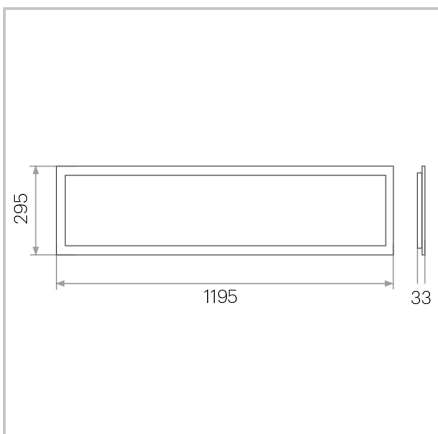

## Eagle 2.0

40W
3,400lm
3000K // 4000K
IP20
Ceiling Recessed // Surface Mounted
Non Dimmable // DALI Dimmable
Beam Angle 165°
Flat White
3 Year Warranty