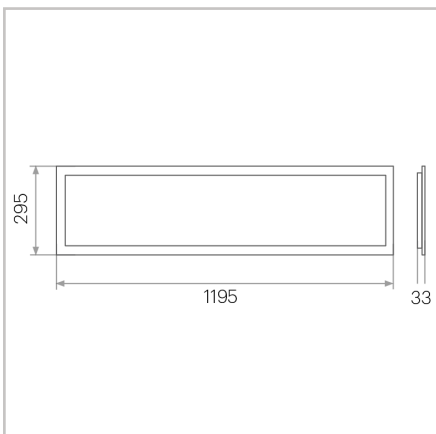

Eagle 2.0

Panel Lighting

1131.EA2

Caribou

Eagle 2.0

24W
3,400lm
3000K // 4000K // 5000K
IP20
Ceiling Recessed // Surface Mounted
Non Dimmable // DALI Dimable // Phase Cut Dimmable
Beam Angle 165°
Flat White
3 Year Warranty