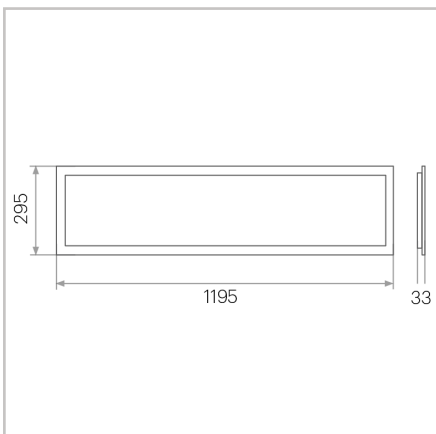

Eagle 2.0

Panel Lighting

1131.EA2

Caribou

Eagle 2.0

36W
3,400lm
3000K // 4000K // 5000K
IP20
Ceiling Recessed // Surface Mounted
Non Dimmable // DALI Dimable // Phase Cut Dimmable
Beam Angle 165°
Flat White
3 Year Warranty