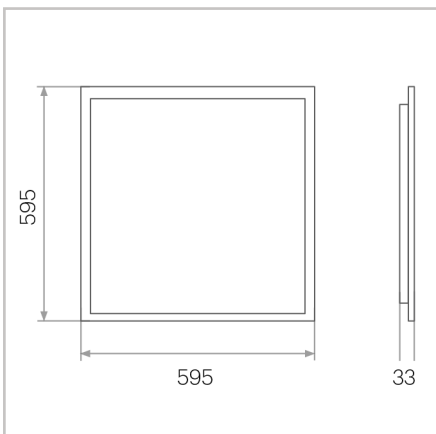

Eagle 1.0

Panel Lighting

1121.EA1

Caribou

Eagle 1.0

40W
3,400lm
3000K // 4000K
IP20
Ceiling Recessed // Surface Mounted
Non Dimmable // DALI Dimmable
Beam Angle 165°
Flat White
3 Year Warranty

Caribou

Unit 11/18 Ellerslie Road,
Meadowbrook, QLD 4131