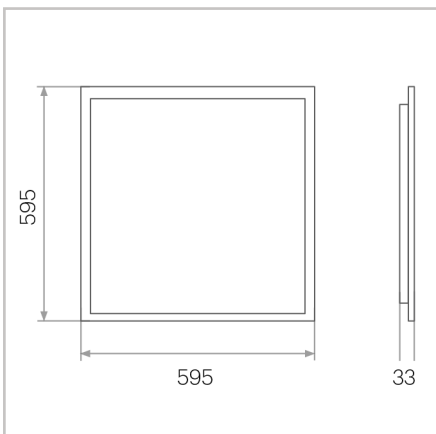

Eagle 1.0

Panel Lighting

1121.EA1

Caribou

Eagle 1.0

36W
3,400lm
3000K // 4000K // 5000K
IP20
Ceiling Recessed // Surface Mounted
Non Dimmable // DALI Dimmable // Phase Cut Dimmable
Beam Angle 165°
Flat White
3 Year Warranty