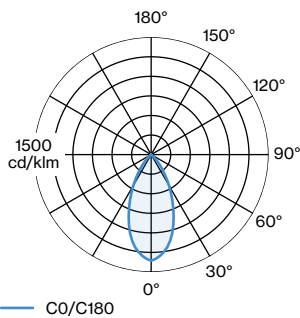

LIGHT DISTRIBUTION