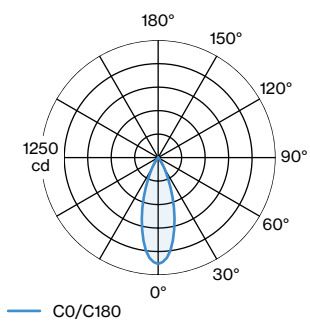

OPTICAL

Flood
Beam angle 35°

PHYSICAL

Diameter 34 mm
Height 55 mm
0.12 kg
Tilt min 90°
Tilt max 90°
Rotation 350°

ELECTRICAL

excl. power supply
18 V
Total connected power 8.1 W
LED Inset 6.1 W
350 mA
PC3
Safety distance 0.3 m

CUTOUT

Diameter 45-47 mm
Min. ceiling thickness 4 mm
Max. ceiling thickness 26 mm
Recessed depth 85 mm

^a RAL Palette colors may deviate slightly due to production conditions.

Ceiling recessed spotlight made from die-cast aluminium with round base; surface Jet Black + Gold; wet painted; matt smooth; RAL 9005; inner ring black; installation without tools using blade springs; suitable for ceiling thickness of 4-26 mm; recessed depth 85 mm; with COB (Chip on Board) technology for maximum efficiency; no appearance of multiple shadows; light colour 2700 K; CRI 90; beam angle 35°; 350° rotatable and 90° tiltable; degree of protection IP20; PC3; power supply not included; light source replaceable by an authorized professional;

LIGHT DISTRIBUTION

WEVER & DUCRÉ
LIGHTING

CENO 1.0

166161K3

CONE DIAGRAM

flood 35° 350mA

h (m)	EO ³ (lx)	ø (m)
1	1132	0.63
2	283	1.25
3	126	1.88
4	71	2.50
5	45	3.13

Maintenance Factors