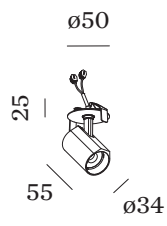

OPTICAL

Flood
Beam angle 35°

PHYSICAL

Diameter 34 mm
Height 55 mm
0.12 kg
Tilt min 90°
Tilt max 90°
Rotation 350°

ELECTRICAL

excl. power supply
18 V
Total connected power 8.1 W
LED Inset 6.1 W
350 mA
PC3
Safety distance 0.3 m

CUTOUT

Diameter 45-47 mm
Min. ceiling thickness 4 mm
Max. ceiling thickness 26 mm
Recessed depth 85 mm

^a RAL Palette colors may deviate slightly due to production conditions.

Ceiling recessed spotlight made from die-cast aluminium with round base; surface Jet Black + Gold; wet painted; matt smooth; RAL 9005; inner ring black; installation without tools using blade springs; suitable for ceiling thickness of 4-26 mm; recessed depth 85 mm; with COB (Chip on Board) technology for maximum efficiency; no appearance of multiple shadows; light colour 2700 K; CRI 90; beam angle 35°; 350° rotatable and 90° tiltable; degree of protection IP20; PC3; power supply not included; light source replaceable by an authorized professional;