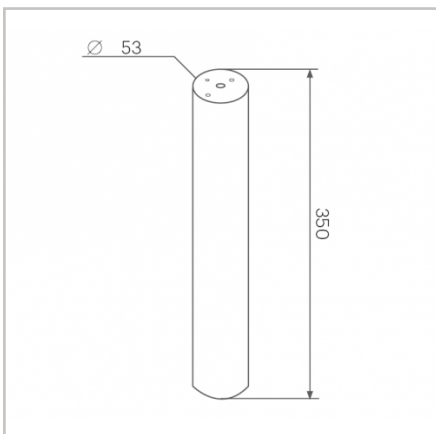

Colmar 3.0

Surface Mounted

111.CO3

Caribou

Colmar 3.0

9W
720lm
3000K
IP20
Surface Mounted
Phase Dimmable
Beam Angle 40°
Flat White // Sand Black
3 Year Warranty

Caribou

Unit 11/18 Ellerslie Road,
Meadowbrook, QLD 4131