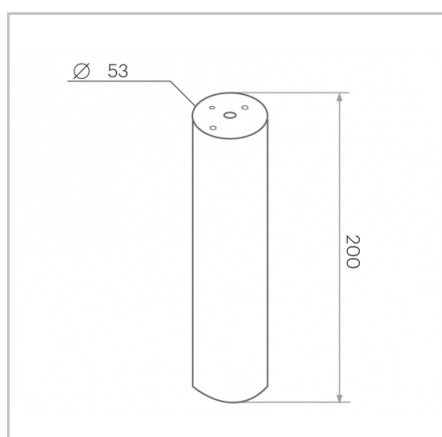

## Colmar 2.0

9W
720lm
3000K
IP20
Surface Mounted
Phase Dimmable
Beam Angle 40°
Flat White // Sand Black
3 Year Warranty