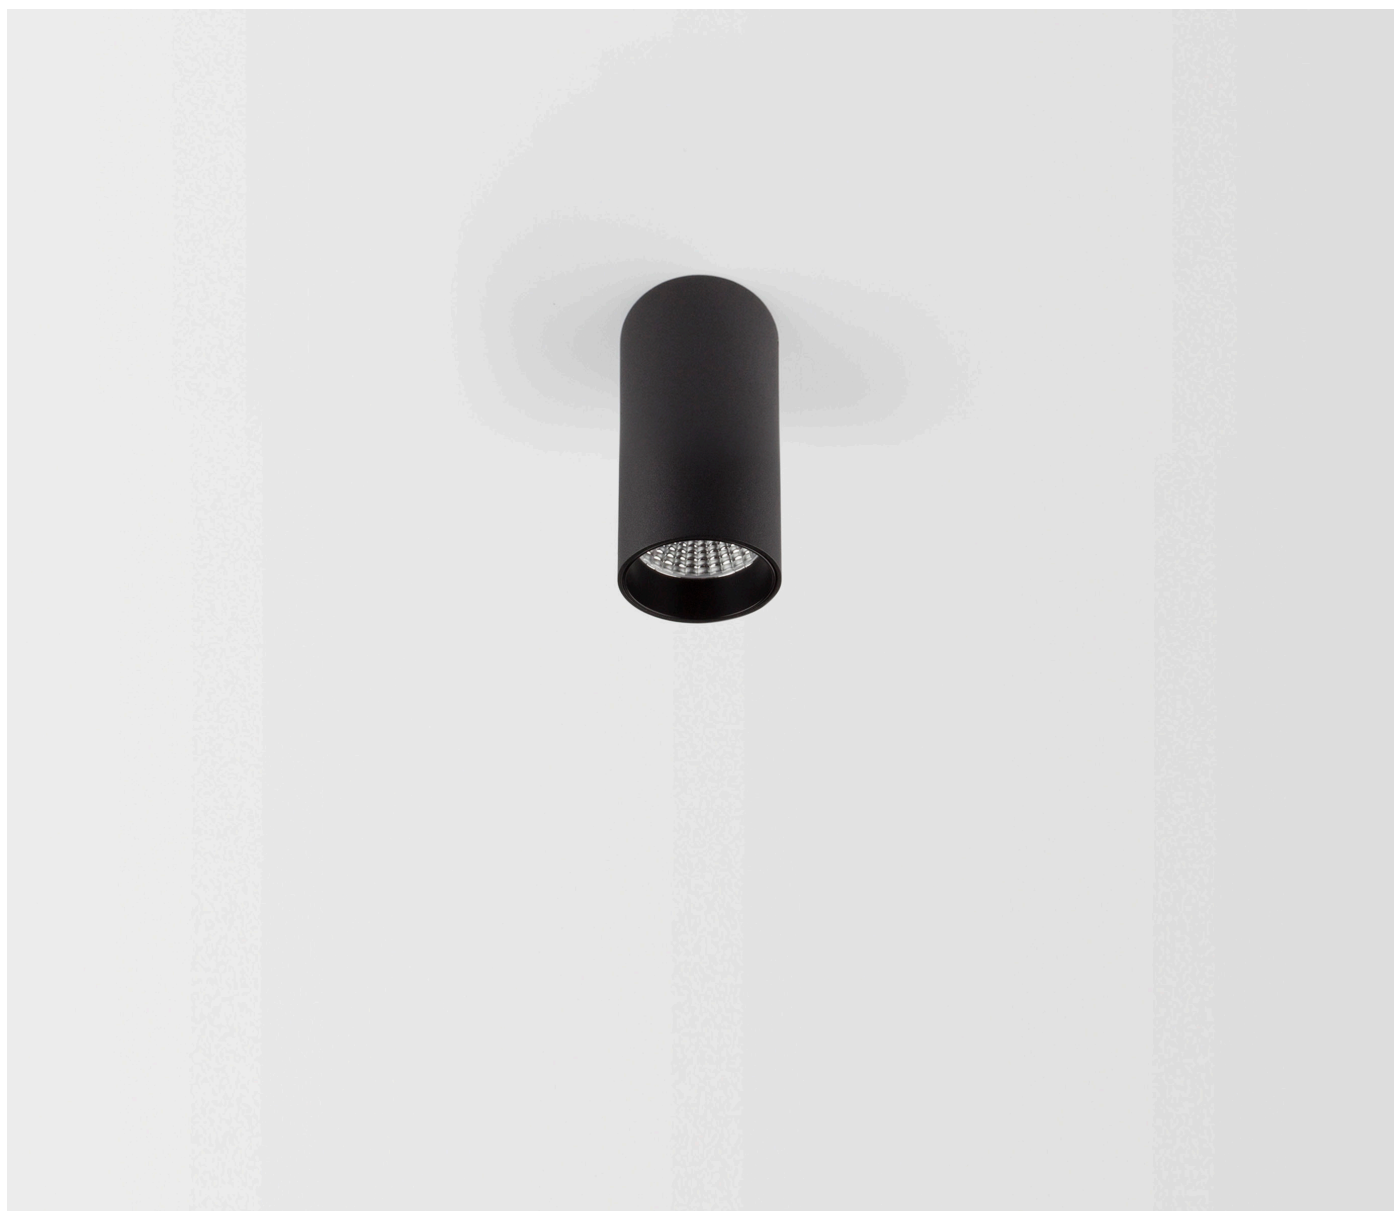

Colmar 1.0

Surface Mounted

111.CO1

Caribou

Colmar 1.0

9W
720lm
3000K
IP20
Surface Mounted
Phase Dimmable
Beam Angle 40°
Flat White // Sand Black
3 Year Warranty

Caribou

Unit 11/18 Ellerslie Road,
Meadowbrook, QLD 4131