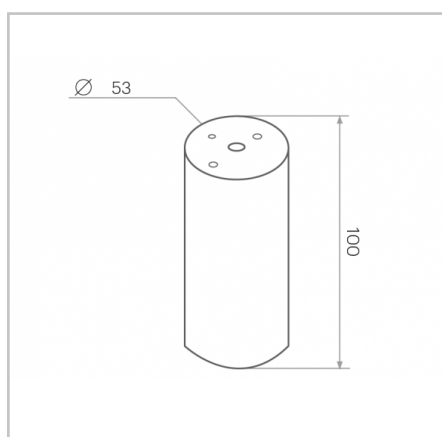

Colmar 1.0

Surface Mounted

111.CO1

Caribou

Colmar 1.0

9W
720lm
3000K
IP20
Surface Mounted
Phase Dimmable
Beam Angle 40°
Flat White // Sand Black
3 Year Warranty

Caribou

Unit 11/18 Ellerslie Road,
Meadowbrook, QLD 4131