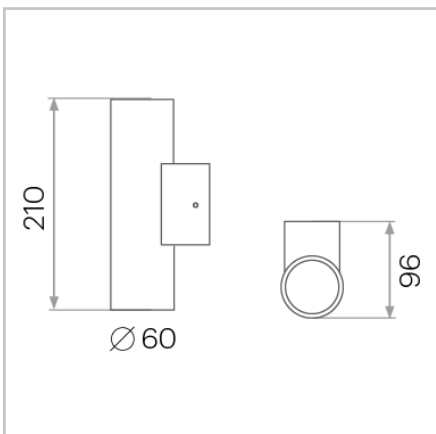

Challenger 2.0

Up/Down Wall Light

2121.CH1

Caribou

Challenger 2.0

2x7.5W
2x800lm
3000K // 4000K
IP20
Surface Mounted
Non Dimmable
Beam Angle 36°
Flat White // Ace Black
3 Year Warranty

Caribou

Unit 11/18 Ellerslie Road,
Meadowbrook, QLD 4131