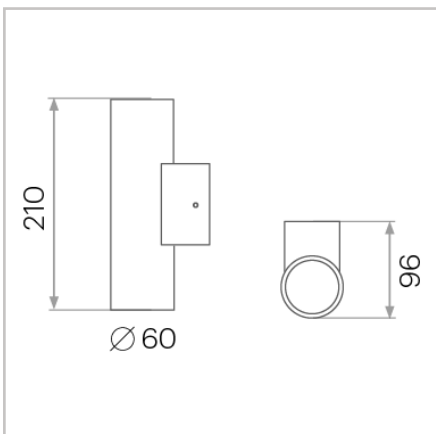

Challenger 1.0

Up/Down Wall Light

2121.CH1

Caribou

Challenger 1.0

2x7.5W
2x800lm
3000K // 4000K
IP20
Surface Mounted
Non Dimmable
Beam Angle 36°
Flat White // Ace Black
3 Year Warranty

Caribou

Unit 11/18 Ellerslie Road,
Meadowbrook, QLD 4131