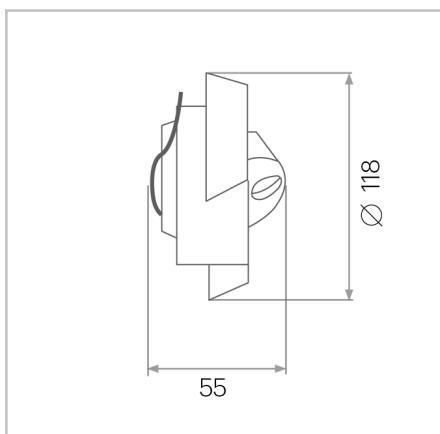

Bedside 1.0

Adjustable Wall Light

2212.BE1

Caribou

Bedside 1.0

3W
115lm
3000K
IP20
Recessed
Non Dimmable
Beam Angle 165°
Flat White // Ace Black
3 Year Warranty

Caribou

Unit 11/18 Ellerslie Road,
Meadowbrook, QLD 4131