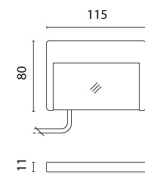

## Trixie Anthracite ALS

Price Guide	Under \$750
Finish	Anthracite
Material	Aluminium
Lamp Source	LED
Lamp Base	SMD
Colour Temperature	3000K, 4000K
LED Brand	Cree
Integral or Remote Power Supply	Remote LED Power Supply
Dimmable	No
Dimming Type	PMW / DALI
Wattage	2W
IP Rating	67
Lumens	95
Light Distribution	Down
CRI	>80
Mounting	Wall
Fixation	Recessed
Cutout type	Round
Cutout Size	Confirm on site
Power Supply	24V