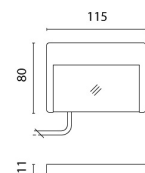

Trixie White

ALS

Price Guide	Under \$750
Finish	White
Material	Aluminium
Lamp Source	LED
Lamp Base	SMD
Colour Temperature	3000K, 4000K
LED Brand	Cree
Integral or Remote Power Supply	Remote LED Power Supply
Dimmable	No
Dimming Type	PMW / DALI
Wattage	2W
IP Rating	67
Lumens	95
Light Distribution	Down
CRI	>80
Mounting	Wall
Fixation	Recessed
Cutout type	Round
Cutout Size	Confirm on site
Power Supply	24V