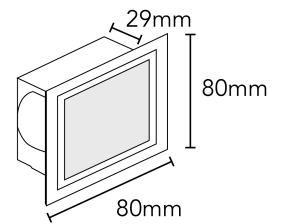

## Insert Caribou

Price Guide	Under \$200
Finish	Ano-Silver
Material	Aluminium
Lamp Source	LED
Lamp Base	G4
Colour Temperature	3000K, 4000K
LED Brand	Caribou
Integral or Remote Power Supply	Remote LED Power Supply
Dimmable	No
Wattage	1.2W
IP Rating	20
Lumens	90lm
Light Distribution	Forward
Beam Angle	120
CRI	>70
Mounting	Wall
Fixation	Recessed
Cutout type	Square
Cutout Size	68 x 68mm
Power Supply	12V